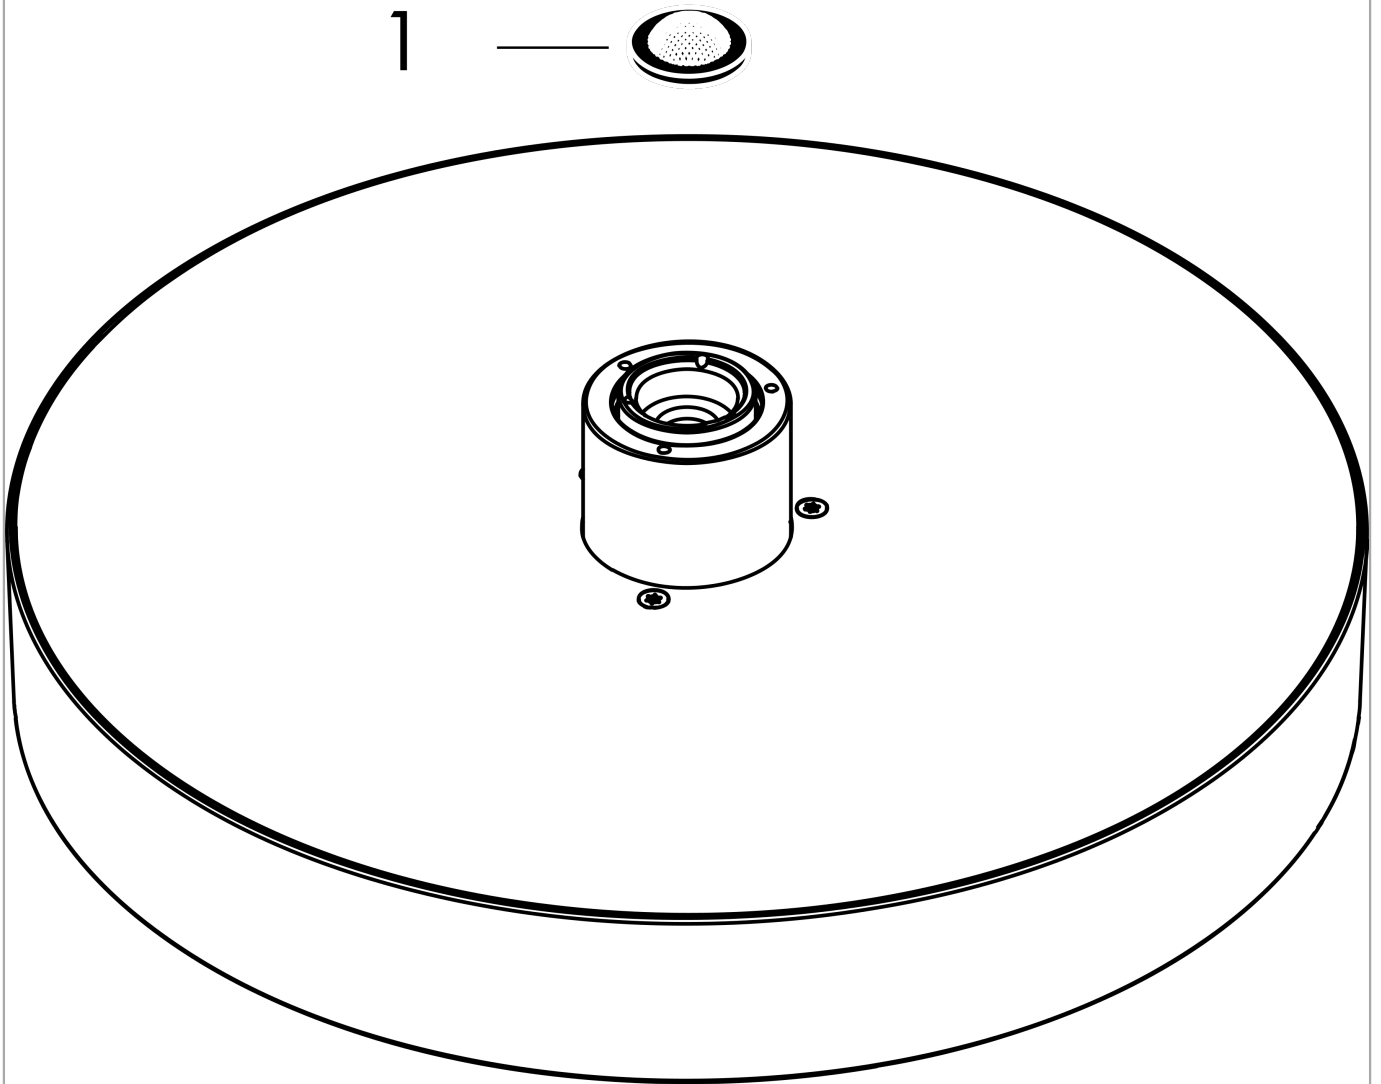

Rainfinity

Overhead shower 360 1jet

Surfaces: **Brushed Bronze** Article Number: **26231140**

Description

product features

- shower head size: 360 mm
- spray type: PowderRain
- ball-joint: overhead shower angle (2 x 5°) adjustable
- frame: metal
- material spray disc: aluminium
- spray disc surface: graphite
- maximum flow rate at 3 bar: 20,3 l/min
- flow rate PowderRain spray (at 3 bar): 20,3 l/min
- overhead shower removable for cleaning
- installation: ceiling or wall
- connection thread G ½
- connection dimension: DN15

Technology

Design awards

reddot award 2019
best of the best

Product image

Scale drawing

Flowchart

The consumption was measured in combination with the appropriate fittings (thermostat/mixer/in-wall valve) to reflect actual application in practice.

Rainfinity
Overhead shower 360 1jet
Surfaces: **Brushed Bronze** Article Number: **26231140**

Exploded Drawing

Year of production: >04/21

Rainfinity
Overhead shower 360 1jet
 Surfaces: **Brushed Bronze** Article Number: **26231140**