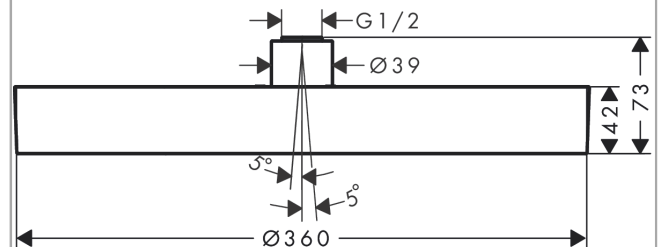

Rainfinity

Overhead shower 360 1jet

Surfaces: **Brushed Bronze** Article Number: **26231140**

Description

product features

- shower head size: 360 mm
- spray type: PowderRain
- ball-joint: overhead shower angle (2 x 5°) adjustable
- frame: metal
- material spray disc: aluminium
- spray disc surface: graphite
- maximum flow rate at 3 bar: 20,3 l/min
- flow rate PowderRain spray (at 3 bar): 20,3 l/min
- overhead shower removable for cleaning
- installation: ceiling or wall
- connection thread G ½
- connection dimension: DN15

Technology

Design awards

reddot award 2019
best of the best

Product image

Scale drawing

Flowchart

The consumption was measured in combination with the appropriate fittings (thermostat/mixer/in-wall valve) to reflect actual application in practice.