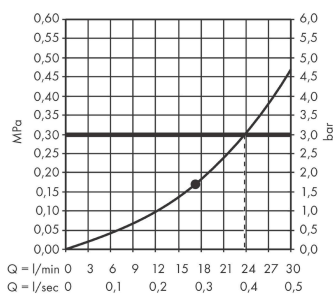

Rainfinity

Overhead shower 360 1jet

Surfaces: **Brushed Bronze** Article Number: **26231140**

Description

product features

- shower head size: 360 mm
- spray type: PowderRain
- ball-joint: overhead shower angle (2 x 5°) adjustable
- frame: metal
- material spray disc: aluminium
- spray disc surface: graphite
- maximum flow rate at 3 bar: 20,3 l/min
- flow rate PowderRain spray (at 3 bar): 20,3 l/min
- overhead shower removable for cleaning
- installation: ceiling or wall
- connection thread G ½
- connection dimension: DN15

Technology

Design awards

reddot award 2019
best of the best

Product image

Scale drawing

Flowchart

The consumption was measured in combination with the appropriate fittings (thermostat/mixer/in-wall valve) to reflect actual application in practice.